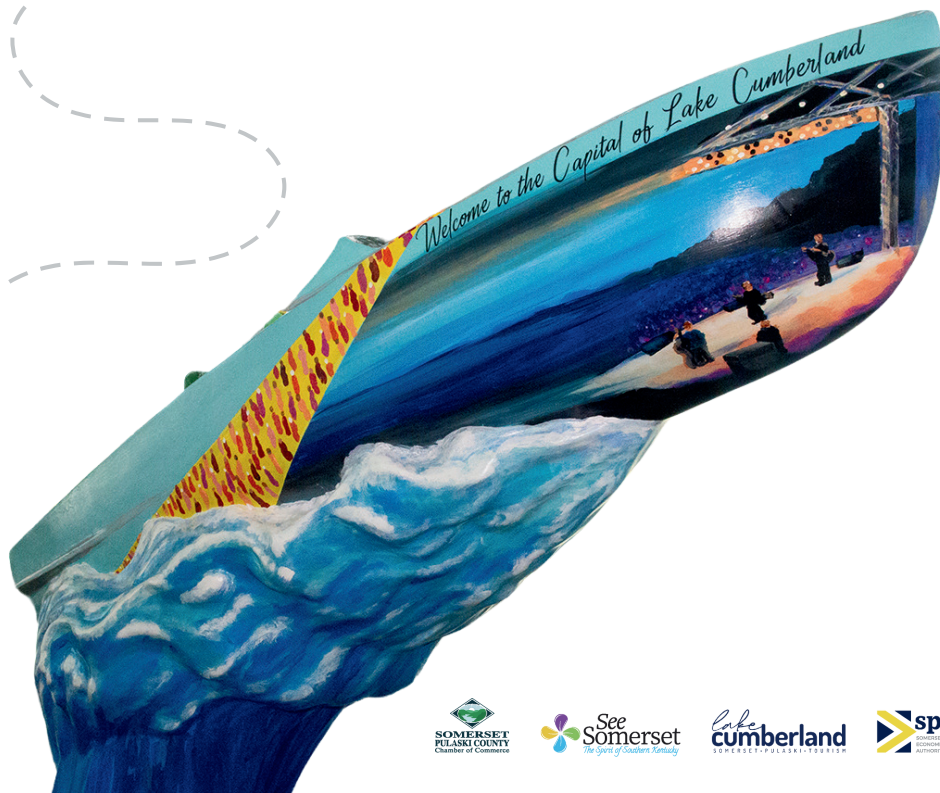

# Ride the Wave

A COMMUNITY ART PROJECT

## Join the Ride the Wave Mural Trail!

Community art, tourism project offers incredible visibility for your business

Join the Ride the Wave Community Art Project and **guarantee your spot on this future mural trail**, which will feature more than 20 fiberglass boat sculptures painted by local and regional artists!

This is incredible exposure for your business or organization, as **thousands of visitors** will stop by your location to view these sculptures.